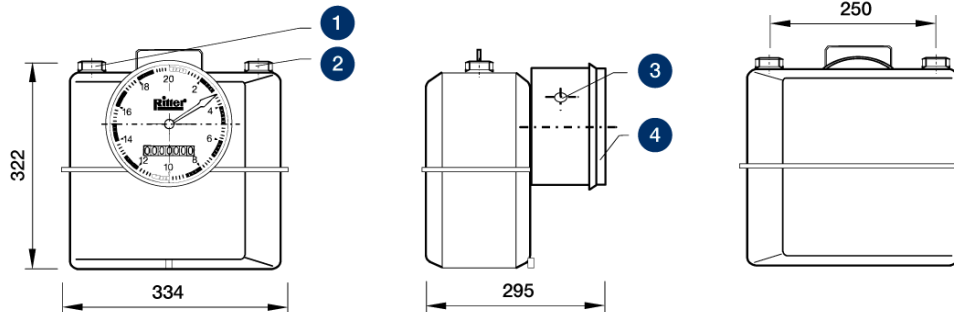

BELLOWS-TYPE GAS METERS

BG 6 • DATA-SHEET

Legend

- 1. Gas inlet
- 2. Gas outlet
- 3. Pulse generator port (option)
- 4. Removable cover

+

Performance Data

Minimum flow Q_{min}	60 ltr/h	Maximum gas inlet pressure	300 mbar
Standard flow $Q_{standard}$	5,000 ltr/h	Minimum differential pressure ⁽¹⁾	1 mbar
Maximum flow Q_{max}	10,000 ltr/h	Minimum dial division	0.2 ltr
Measurement accuracy ⁽²⁾	2 %	Indication dial plate	20 ltr
Measuring cavity capacity	3.5 ltr/U	Maximum indication value ⁽³⁾	99,999,999 ltr
Temperature range	5 to 40 °C	Weight	6.4 kg

⁽¹⁾ Differential pressure (= pressure loss) gas inlet gas outlet

⁽²⁾ Across the measuring range in relation to the calibration value at nominal flow

⁽³⁾ Standard Totalizing Roller Counter

No reverse flow direction possible!

Models (materials)

Casing: zinc-coated steel sheet (soldered) with outside also lacquered

Measuring unit: Tinplate

Bellows (within measuring unit): textile-reinforced nitrile rubber (Perbunan®)

Rod linkage: Polyamide

Slide gate: Bakelite

Standard Equipment

- > 8-digit Totalizing Roller Counter
- > Gewindeanschluss 1-1/4" (G 1-1/4 A, DIN ISO 228)
- > Large, One-needle Dial
- > Magnetic Coupling (between the measuring drum and counting mechanism)
- > Twin-Chamber Measuring Unit