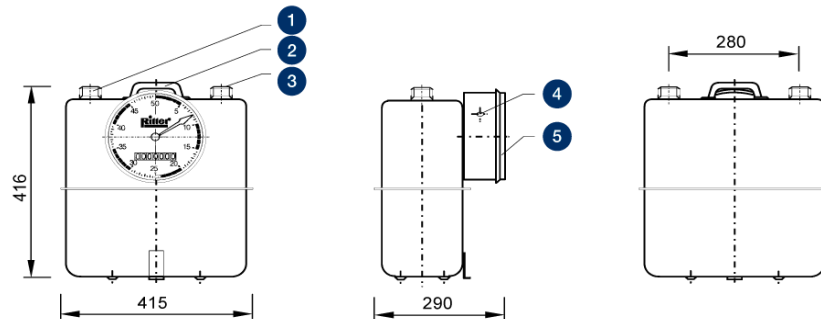

BELLOWS-TYPE GAS METERS

BG 16 • DATA-SHEET

Legend

- 1. Gas inlet
- 2. Handle
- 3. Gas outlet
- 4. Pulse generator port (option)
- 5. Removable cover

+

Performance Data

Minimum flow Q_{\min}	160 ltr/h	Maximum gas inlet pressure	50 mbar
Standard flow Q_{standard}	15,000 ltr/h	Minimum differential pressure ⁽¹⁾	1 mbar
Maximum flow Q_{\max}	25,000 ltr/h	Minimum dial division	0.4 ltr
Measurement accuracy ⁽²⁾	2 %	Indication dial plate	100 ltr
Measuring cavity capacity	10 ltr/U	Maximum indication value ⁽³⁾	999,999,990 ltr
Temperature range	5 to 40 °C	Weight	11 kg

⁽¹⁾ Differential pressure (= pressure loss) gas inlet gas outlet

⁽²⁾ Across the measuring range in relation to the calibration value at nominal flow

⁽³⁾ Standard Totalizing Roller Counter

No reverse flow direction possible!

Models (materials)

Casing: zinc-coated steel sheet (soldered) with outside also lacquered

Measuring unit: Tinplate

Bellows (within measuring unit): textile-reinforced nitrile rubber (Perbunan®)

Rod linkage: Polyamide

Slide gate: Bakelite

Standard Equipment

- > 8-digit Totalizing Roller Counter
- > Large, One-needle Dial
- > Magnetic Coupling (between the measuring drum and counting mechanism)
- > Screw Connection 2" (G 2 A, DIN ISO 228)
- > Twin-Chamber Measuring Unit