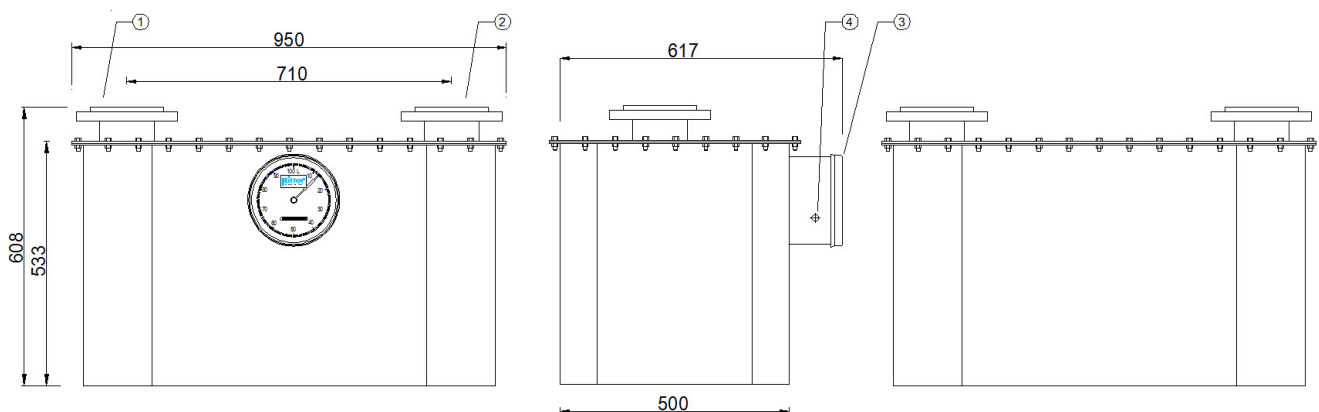

BELLOWS-TYPE GAS METERS

BG 100 • DATA-SHEET

Legend

- 1. Gas inlet
- 2. Gas outlet
- 3. Removable cover
- 4. Pulse generator port (option)

Performance Data

Minimum flow Q_{\min}	1,000	ltr/h	Maximum gas inlet pressure	500	mbar
Standard flow Q_{standard}	95,000	ltr/h	Minimum differential pressure ⁽¹⁾	1	mbar
Maximum flow Q_{\max}	160,000	ltr/h	Minimum dial division	0.4	ltr
Measurement accuracy ⁽²⁾	2	%	Indication dial plate	100	ltr
Measuring cavity capacity	120	ltr/U	Maximum indication value ⁽³⁾	999,999,990	ltr
Temperature range	5 to 40	°C	Weight	130	kg

⁽¹⁾ Differential pressure (= pressure loss) gas inlet gas outlet

⁽²⁾ Across the measuring range in relation to the calibration value at nominal flow

⁽³⁾ Standard Totalizing Roller Counter

No reverse flow direction possible!

Models (materials)

Casing: zinc-coated steel sheet (soldered) with outside also lacquered

Measuring unit: Tinplate

Bellows (within measuring unit): textile-reinforced nitrile rubber (Perbunan®)

Rod linkage: Polyamide

Slide gate: Bakelite

Standard Equipment

- > 8-digit Totalizing Roller Counter
- > Flange connection, diameter 100 mm, according to DIN 2642-PN10
- > Large, One-needle Dial
- > Magnetic Coupling (between the measuring drum and counting mechanism)
- > Twin-Chamber Measuring Unit